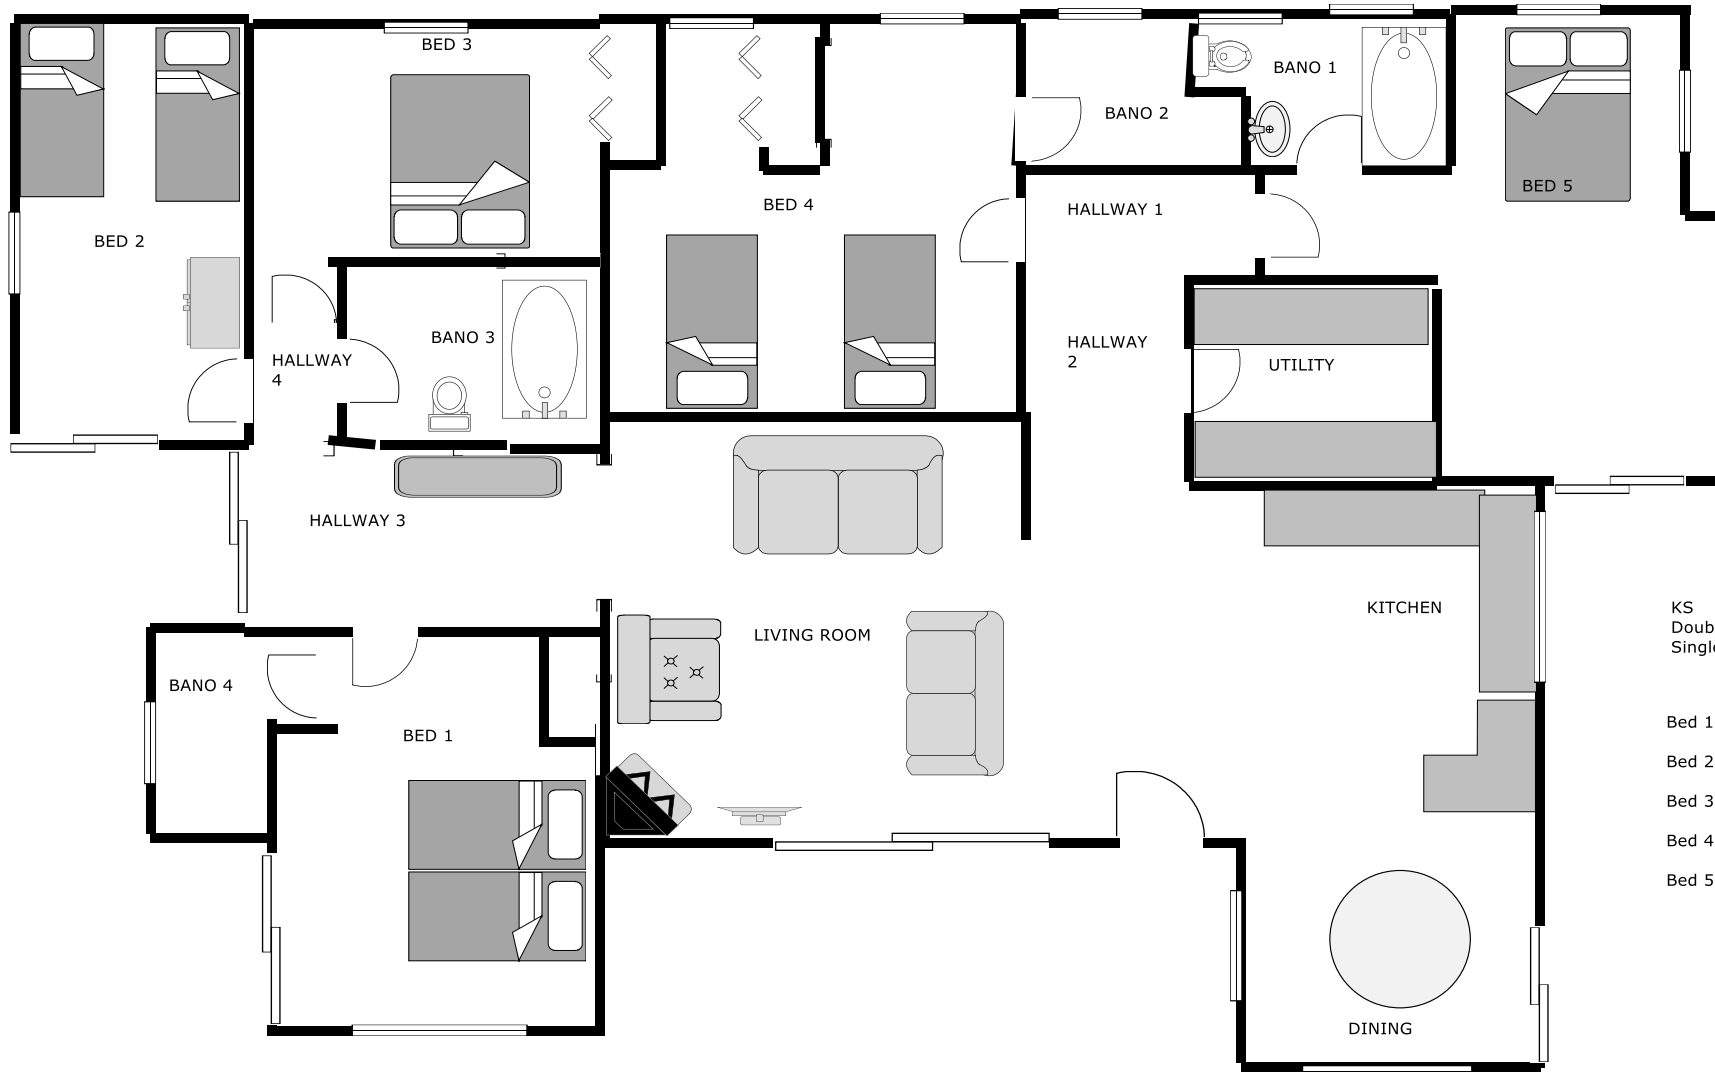

Layout of Casa Laurana

KS 150 cm (say 5/0)
 Double 135 cm (4/6)
 Single 90 cm (3/0)

- Bed 1 KS
- Bed 2 Twin
- Bed 3 Double
- Bed 4 Double
- Bed 5 Double